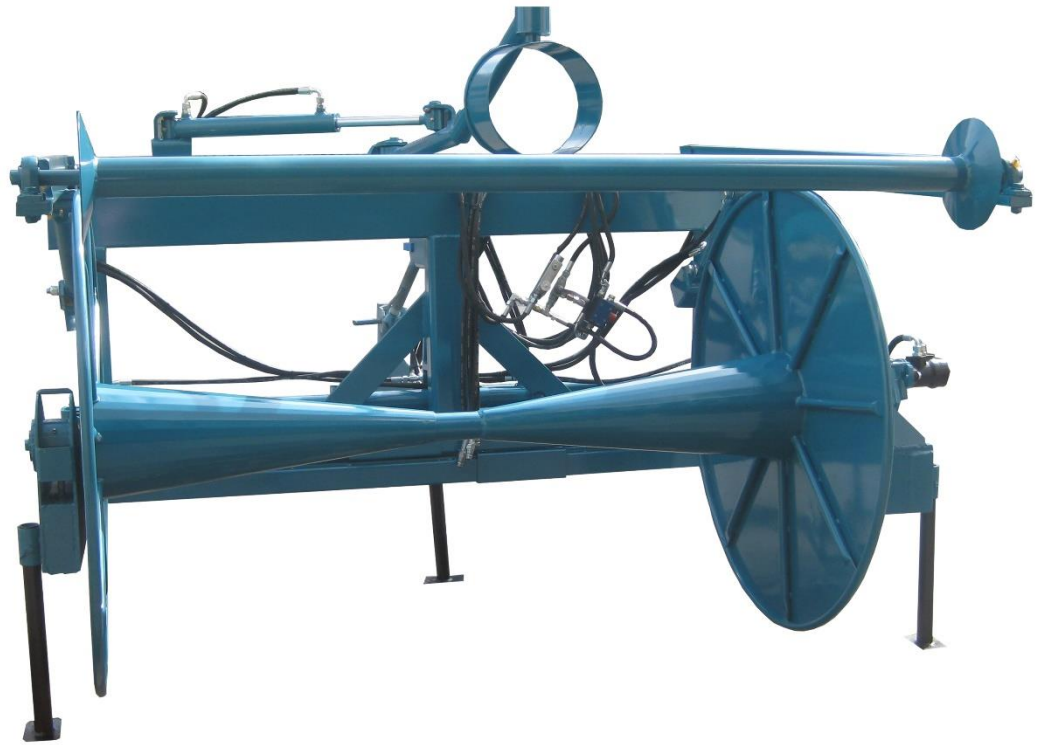

Water pipe collector ITALIA BIG

Technical information: